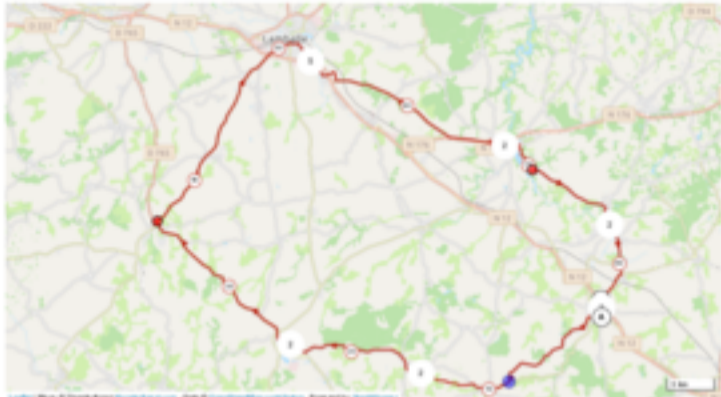

Distance: 100.00 km  
Elevation: 170 m, 400 m, 20 m, 200 m

Leaflet | Map data © OpenStreetMap contributors, Imagery © Mapbox

© 2021 OpenStreetMap contributors