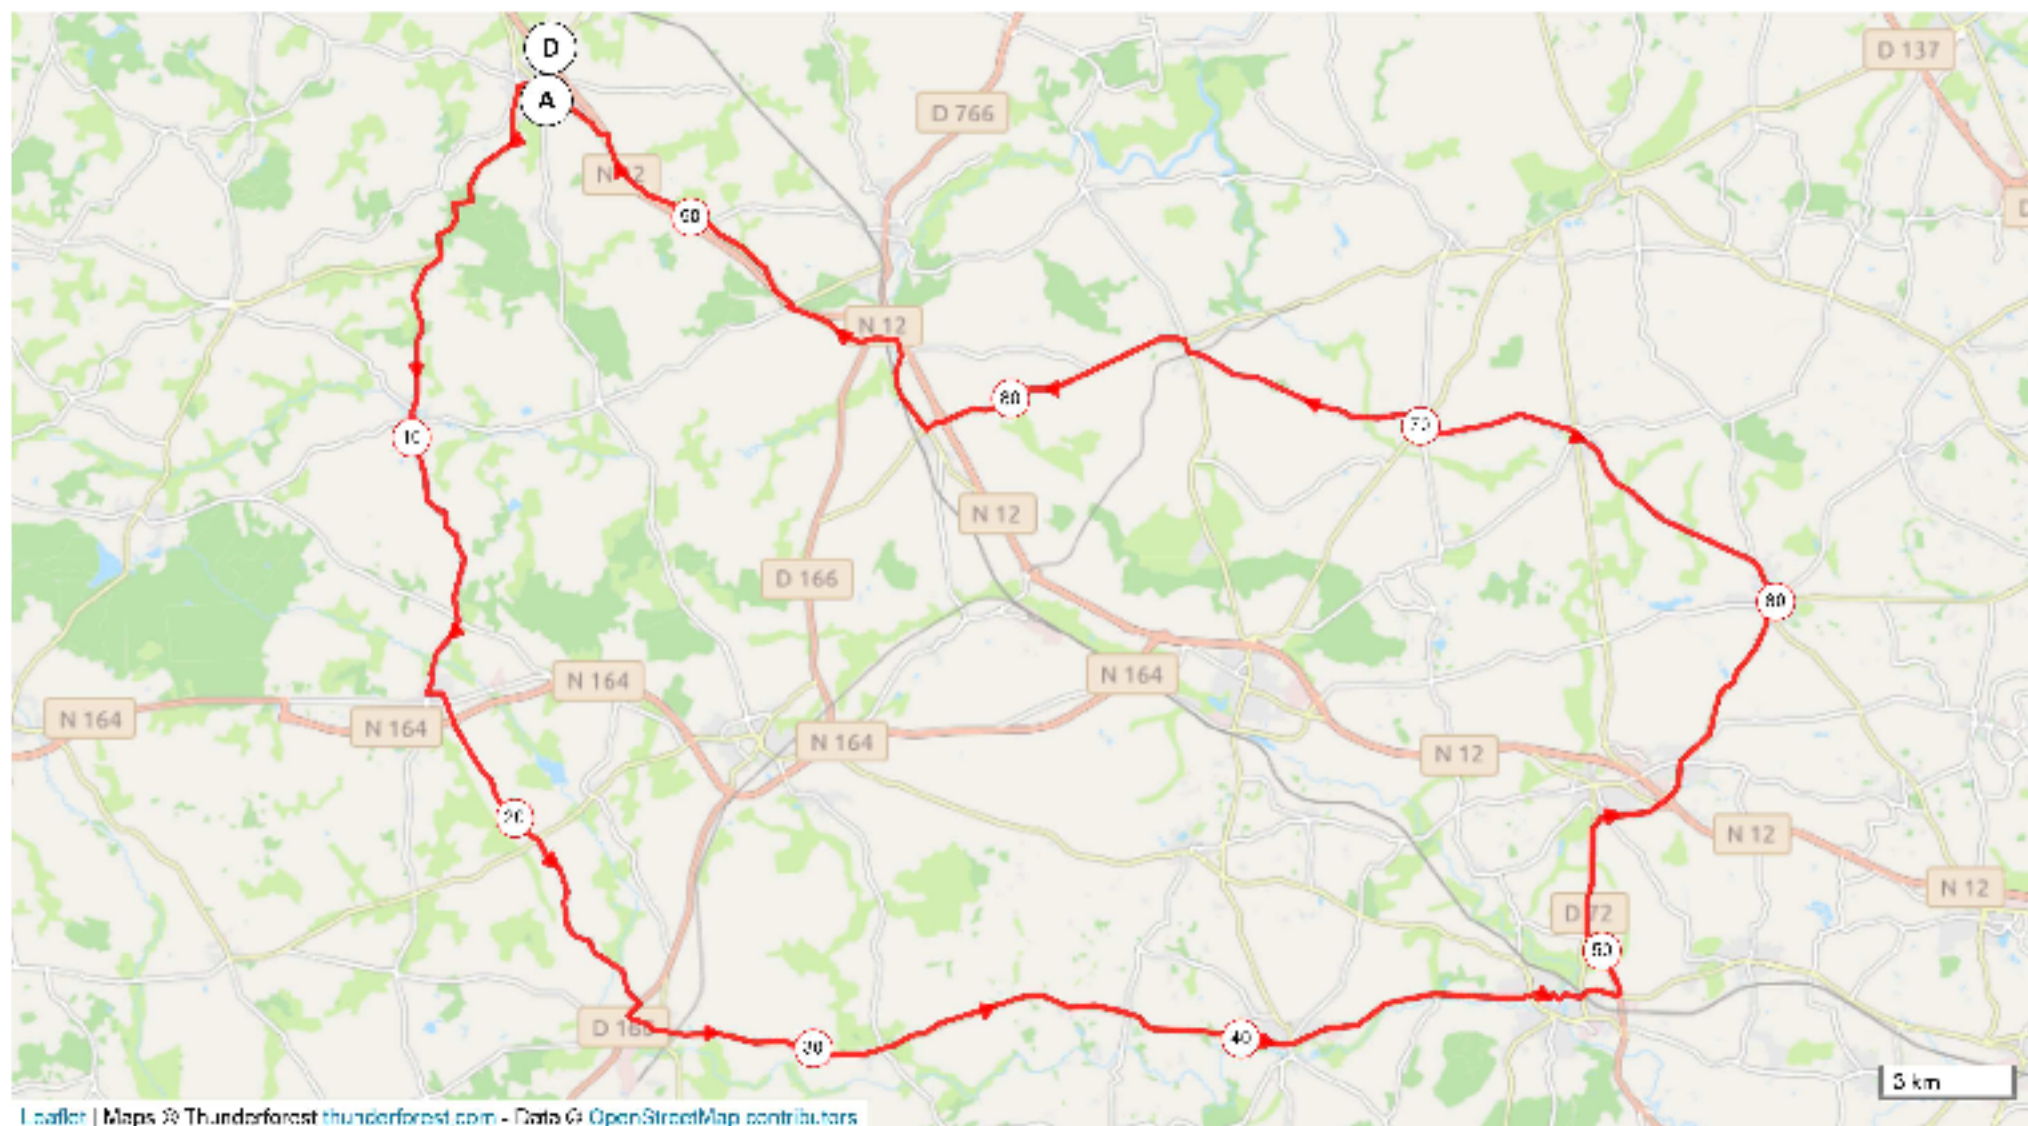

# 10779331 | Cyclisme - Route | AC BROONS CIRCUIT N°216

Broons -&gt; Broons

94.776 km 901 m 900 m 34 m 147 m

Leaflet | Maps © Thunderforest [thunderforest.com](https://thunderforest.com/) - Data © OpenStreetMap contributors

© 2021 Openrunner