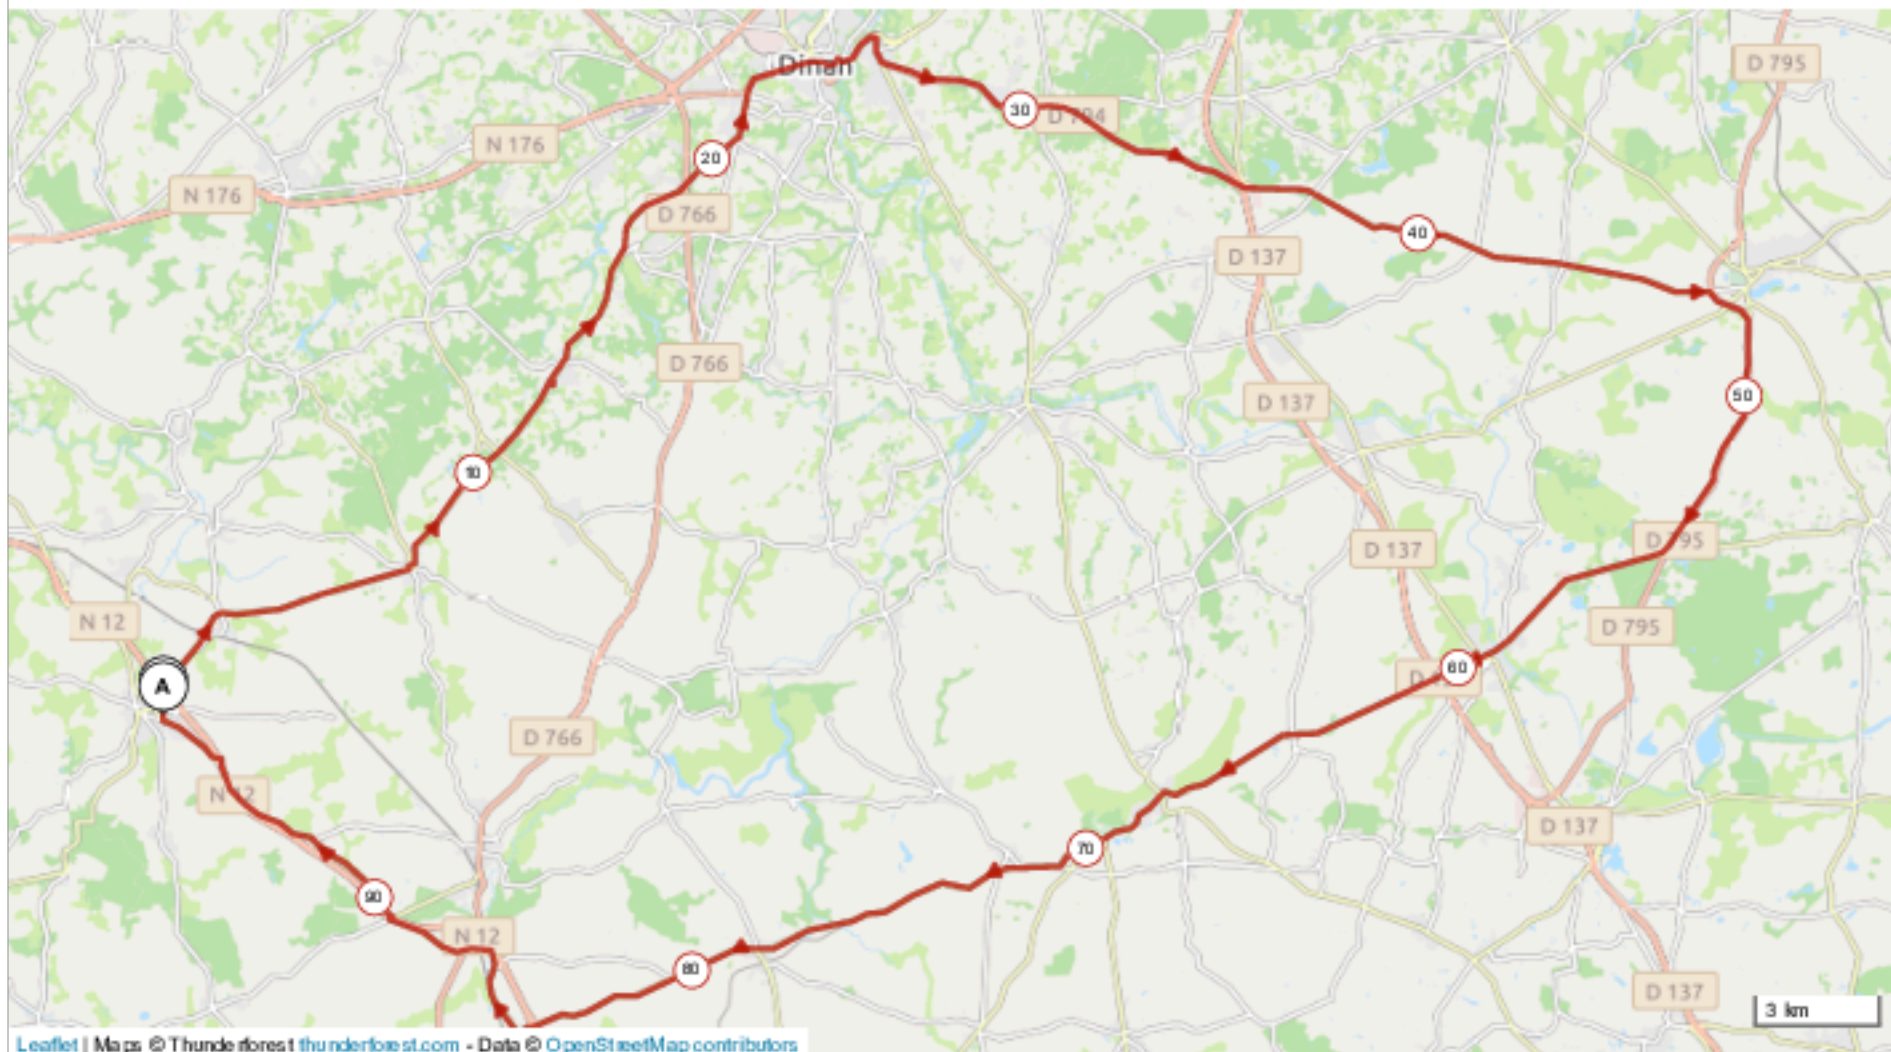

# 10801510 | Cyclisme - Route | AC BROONS CIRCUIT N°252

Broons -> Broons

197.057 km  $\uparrow$  789 m  $\downarrow$  788 m  $\updownarrow$  29 m  $\up$  175 m

Leaflet | Maps © Thunderforest thunderforest.com - Data © OpenStreetMap contributors

© 2021 Openrunner