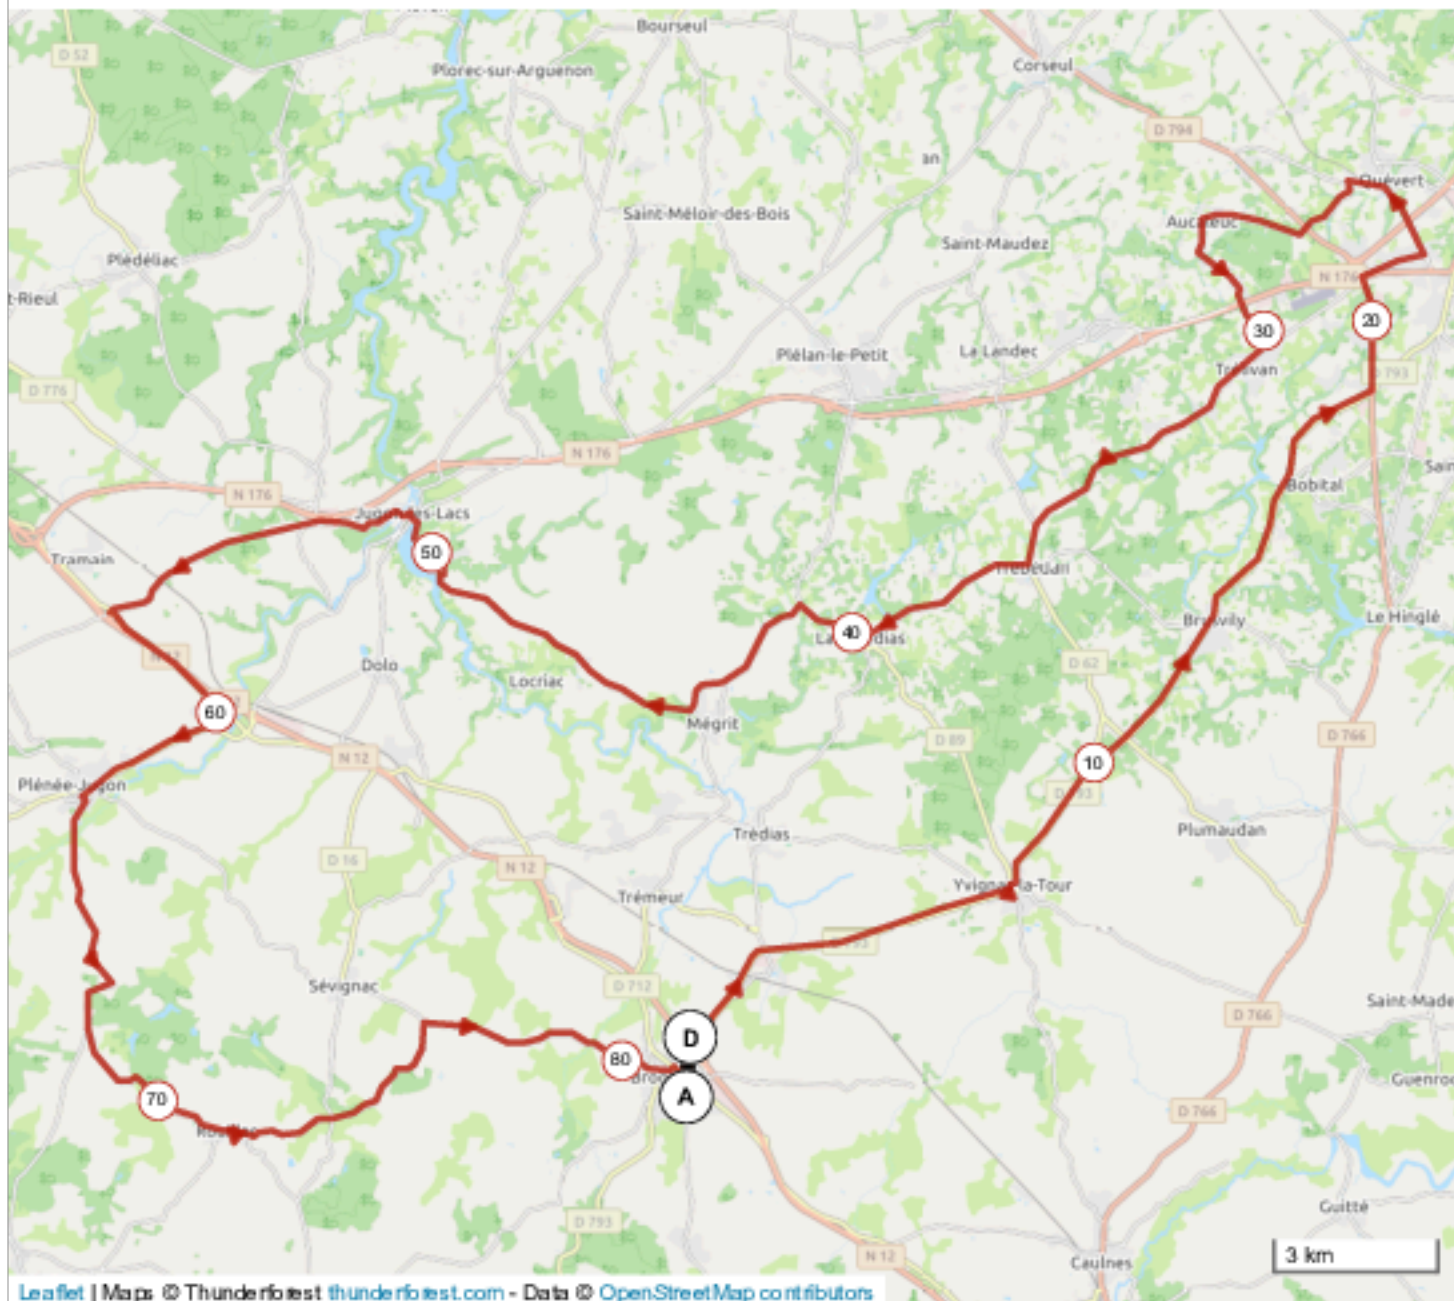

10803628 | Cyclisme - Route | AC BROONS CIRCUIT N°302

Broons -> Broons

181.336 km 759 m 759 m 30 m 154 m

Leaflet | Maps © Thunderforest [thunderforest.com](https://www.thunderforest.com/) - Data © [OpenStreetMap](https://www.openstreetmap.org/) contributors